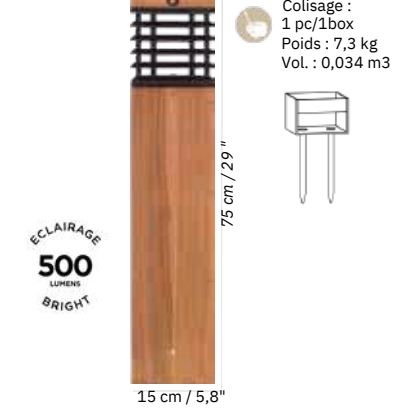

Teck, HPL ardoise Teak, Slate grey HPL
TECK401N
Colisage :
1 pc/1box
Poids : 7,3 kg
Vol. : 0,034 m3

TEKURA pathway solar and rechargeable light with spike to be sealed or to plant
480€