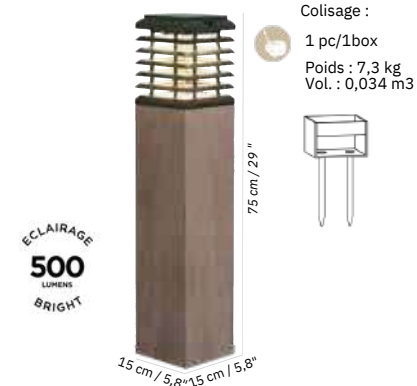

Duratek®, HPL ardoise Duratek®, Slate grey HPL
TECK403
Colisage :
1 pc/1box
Poids : 7,3 kg
Vol. : 0,034 m3

TEKURA pathway solar and rechargeable light to be sealed or to plant
505€