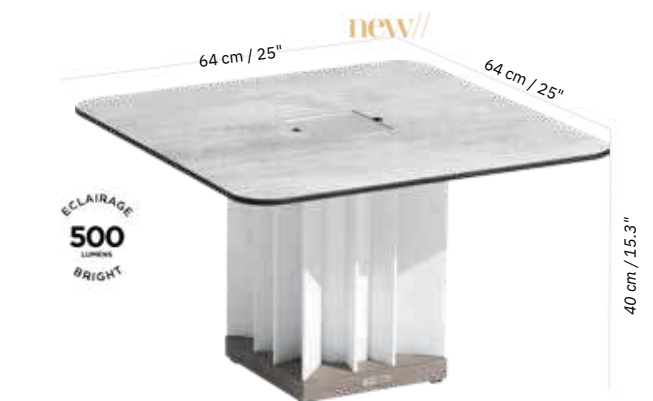

TECKALU low table solar and rechargeable lighting
970€

ABlack aluminum, HPL slat grey, Duratek®, acrylic frosted glass plate
TA04700

White aluminum, HPL white wash concrete, Duratek®, acrylic frosted glass plate
TA04701

Colisage : 1pc/1 box
Poids : 15,15 kg
Vol. : 0,440 m3