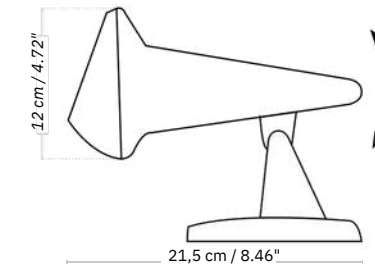

Projetor Solar

Solar spotlight

OJE SOLAR SPOTLIGHT

Power, intelligent & high autonomy

OJE solar spotlight

210 €

ABS gris carbone,
ABS carbon grey
SPOT001
Colisage : 6 pcs/1box
Poids : 600 g
Vol. : 0,0046 m3

Possible option stone base
for spotlight

35€

Stone
BSP0001

Colisage : 1
pc/1box

Poids : 1,206g
Vol. : 0,008 m3

OPTIQUE TECHNOLOGIE LED

TECHNOLOGICAL LED OPTICS
High power LED : 600 LUMENS
Color temperature : 3000K (warm white)
Light distribution: 24° optical beam

BOITIER ET SUPPORT

SPOTLIGHT HOUSING AND STAND
Made of ABS, shock resistant, light and rigid.
Anti-UV treated
Notched rotation axis
Two 2.6 Ah lithium batteries replaceable,
lifetime of 4 to 6 years.

PANNEAU SOLAIRE

SOLAR PANEL
SunPower : 10 cells
2.4 watts
ETFE coating