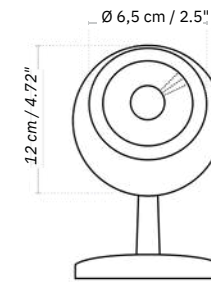

Colisage : 1
pc/1box

Poids : 1,206g
Vol. : 0,008 m3

OPTIQUE TECHNOLOGIE LED

TECHNOLOGICAL LED OPTICS
High power LED : 600 LUMENS
Color temperature : 3000K (warm white)
Light distribution: 24° optical beam