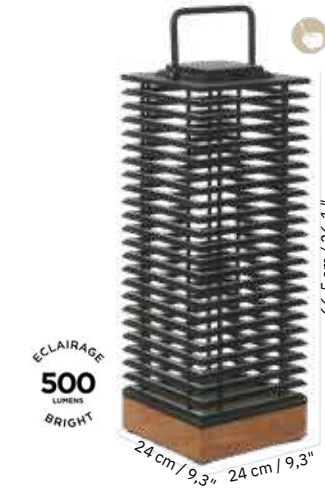

TEKURA solar and rechargeable light H 18" 46,5 CM

455€

Teak, slate grey HPL
TECK411

Colisage : 1 pc/1box Poids : 6,35 kg Vol. : 0,041 m3

TEKURA solar and rechargeable light H 26,1" 66,5cm

530€

Teak, slate grey HPL
TECK412