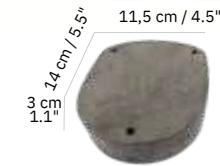

Projetor Solar

Solar spotlight

OJE SOLAR SPOTLIGHT

Power, intelligent & high autonomy

OJE solar spotlight

210 €

ABS gris carbone,
ABS carbon grey
SPOT001
Colisage : 6 pcs/1box
Poids : 600 g
Vol. : 0,0046 m3

Possible option stone base
for spotlight

35€

Stone
BSP0001

Colisage : 1
pc/1box

Poids : 1,206g
Vol. : 0,008 m3

OPTIQUE TECHNOLOGIE LED

TECHNOLOGICAL LED OPTICS
High power LED : 600 LUMENS
Color temperature : 3000K (warm white)
Light distribution: 24° optical beam

BOITIER ET SUPPORT

SPOTLIGHT HOUSING AND STAND
Made of ABS, shock resistant, light and rigid.
Anti-UV treated
Notched rotation axis
Two 2.6 Ah lithium batteries replaceable,
lifetime of 4 to 6 years.

PANNEAU SOLAIRE

SOLAR PANEL
SunPower : 10 cells
2.4 watts
ETFE coating