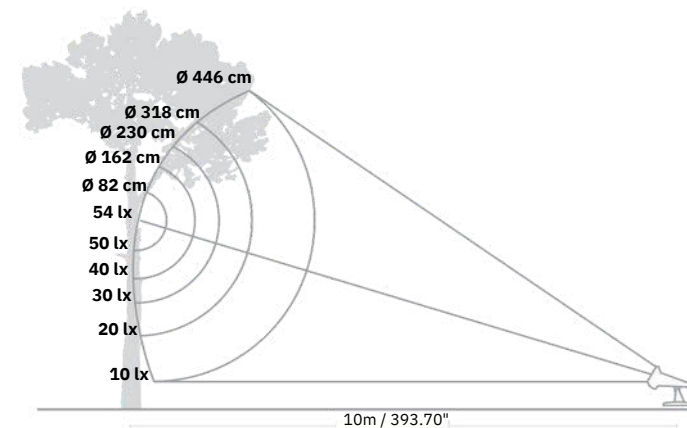

PANNEAU SOLAIRE

SOLAR PANEL
SunPower : 10 cells
2.4 watts
ETFE coating

LUX / DISTANCE form a position 393.70" away