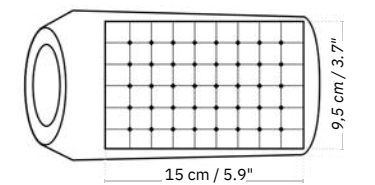

Colisage : 1
pc/1box

Poids : 1,206g
Vol. : 0,008 m3

OPTIQUE TECHNOLOGIE LED

TECHNOLOGICAL LED OPTICS
High power LED : 600 LUMENS
Color temperature : 3000K (warm white)
Light distribution: 24° optical beam