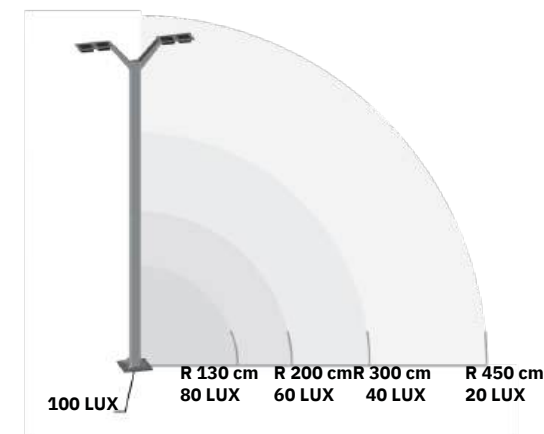

SOLAR PANEL
SunPower : 10 cells
2.4 watts
ETFE coating

LUX / DISTANCE form a position 393.70" away

Postes Solaires

Solar lamppost

LAMPADAIRE SOLAIRE
Solar lamppost
1831€

Space grey aluminum,
acrylic plate frosted
glass
TINK560
Colisage : 1 pcs/1box
Poids : 10 kg Vol. : 0,205
m3