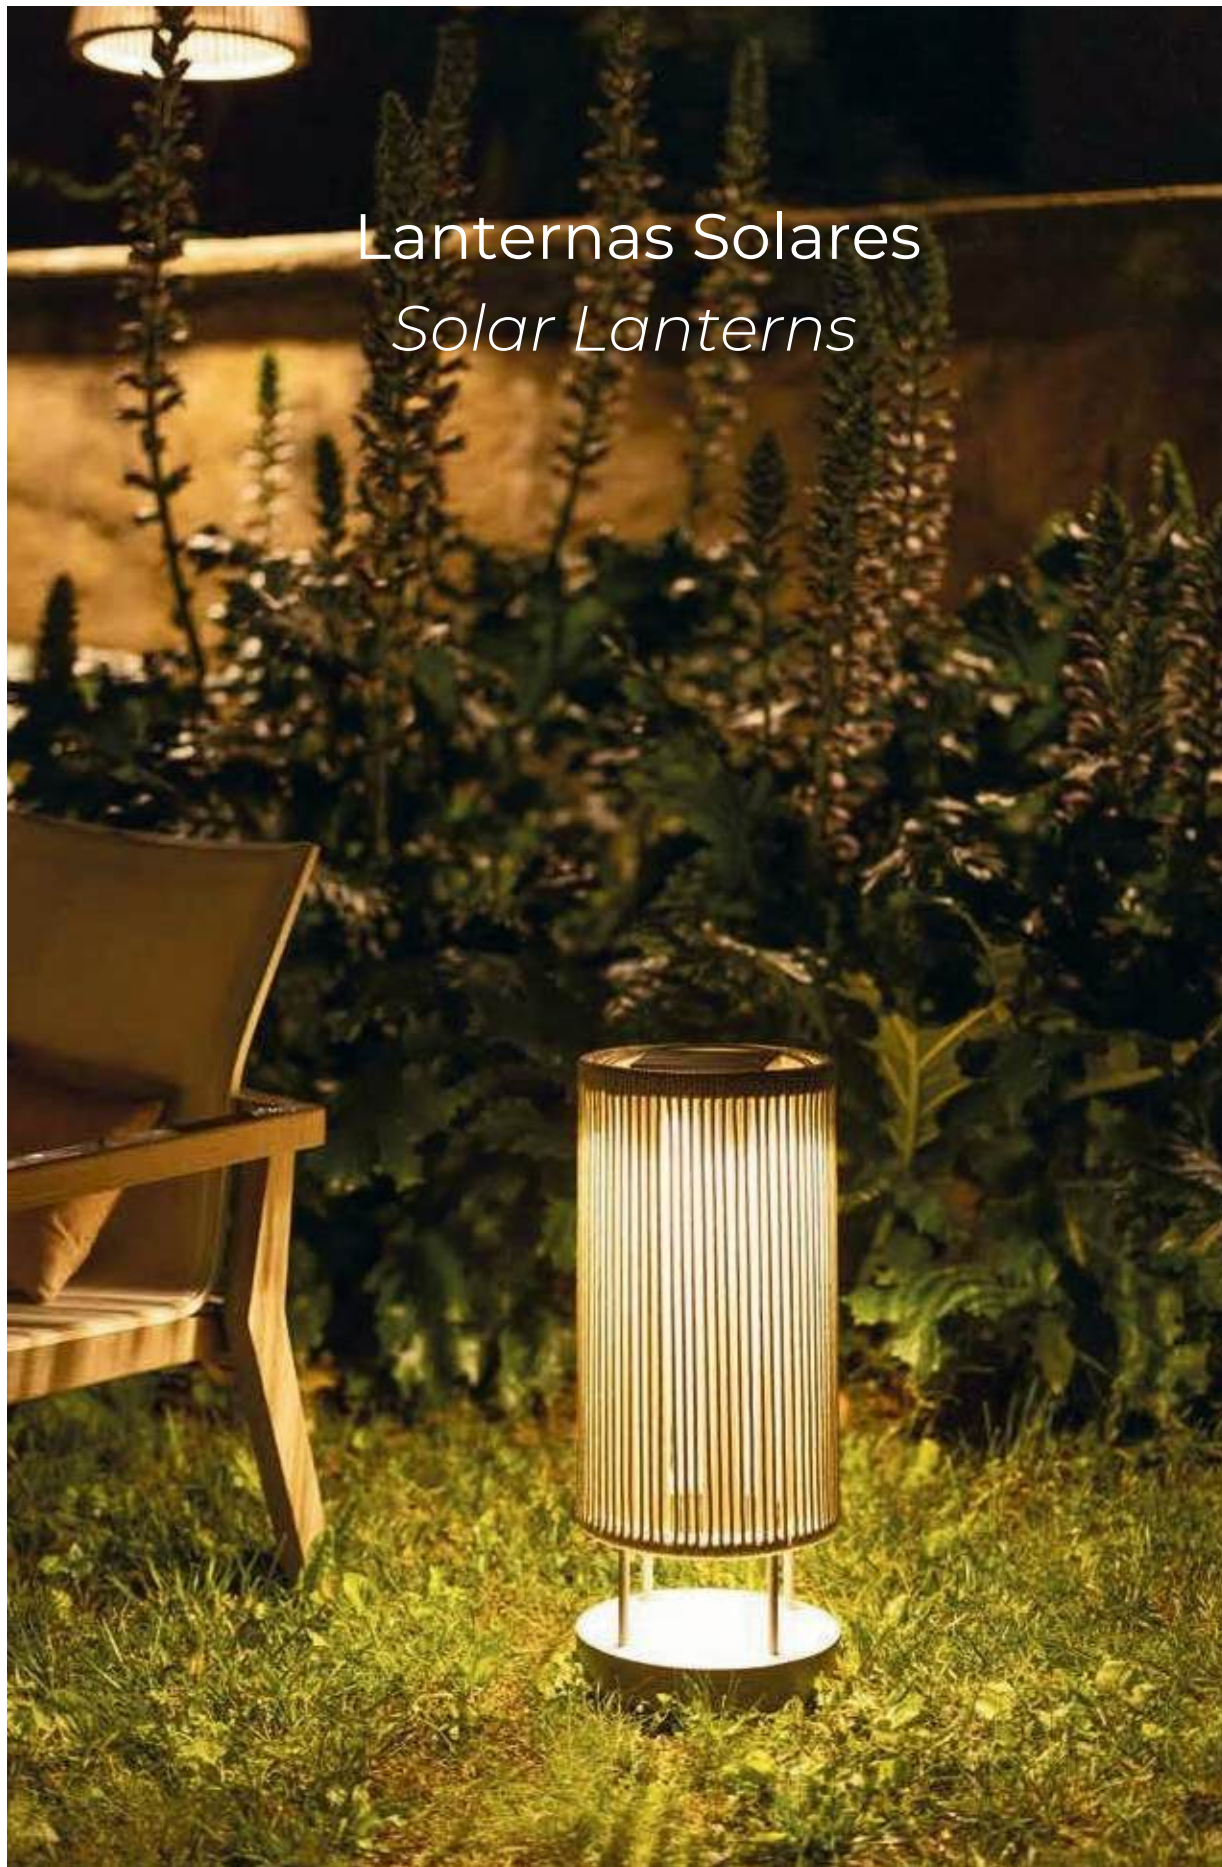

LUXURY PERGOLAS
OUTDOOR DESIGN

Lanternas Solares
Solar Lanterns

LUXURY PERGOLAS
OUTDOOR DESIGN