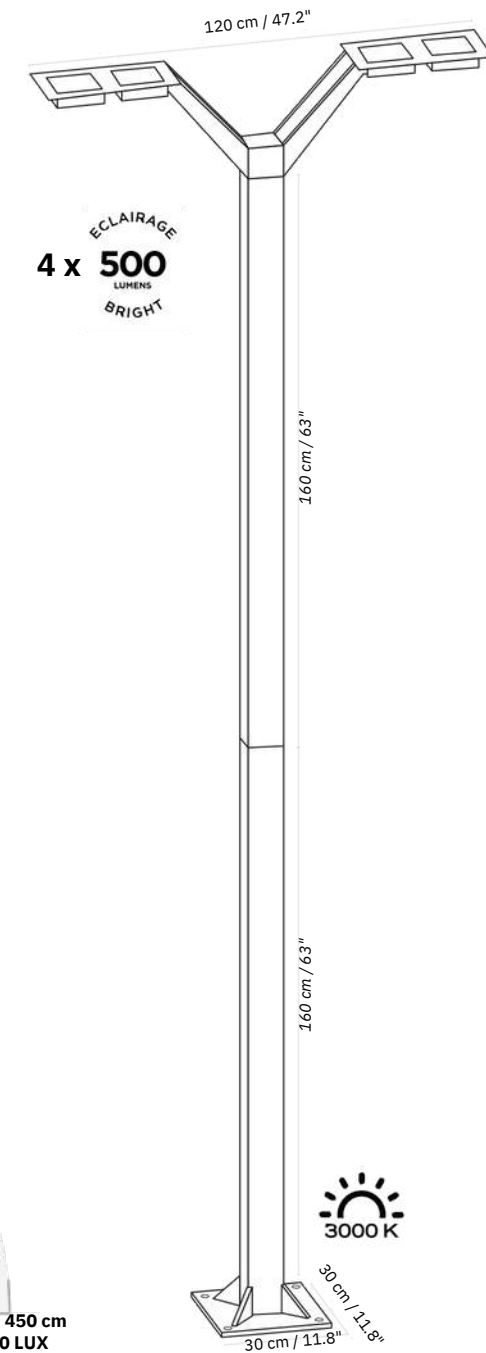

ENVERGURE SOLAR LAMPPOST

Power, intelligent & high autonomy

- MODE INTELLIGENT
  SMART MODE
- AUTONOMIE
  JUSQU'A
  200h
  UP TO LIGHTING
- RECHARGEABLE
  USB-C
  REFILLABLE
- CREPUSCULAIRE
  CREPUSCULAR
- INTENSITE REGLABLE
  DIMMABLE
- DÉTECTEUR
  MOTION SENSOR
- TOUS TEMPS
  IP66
  WEATHERPROOF