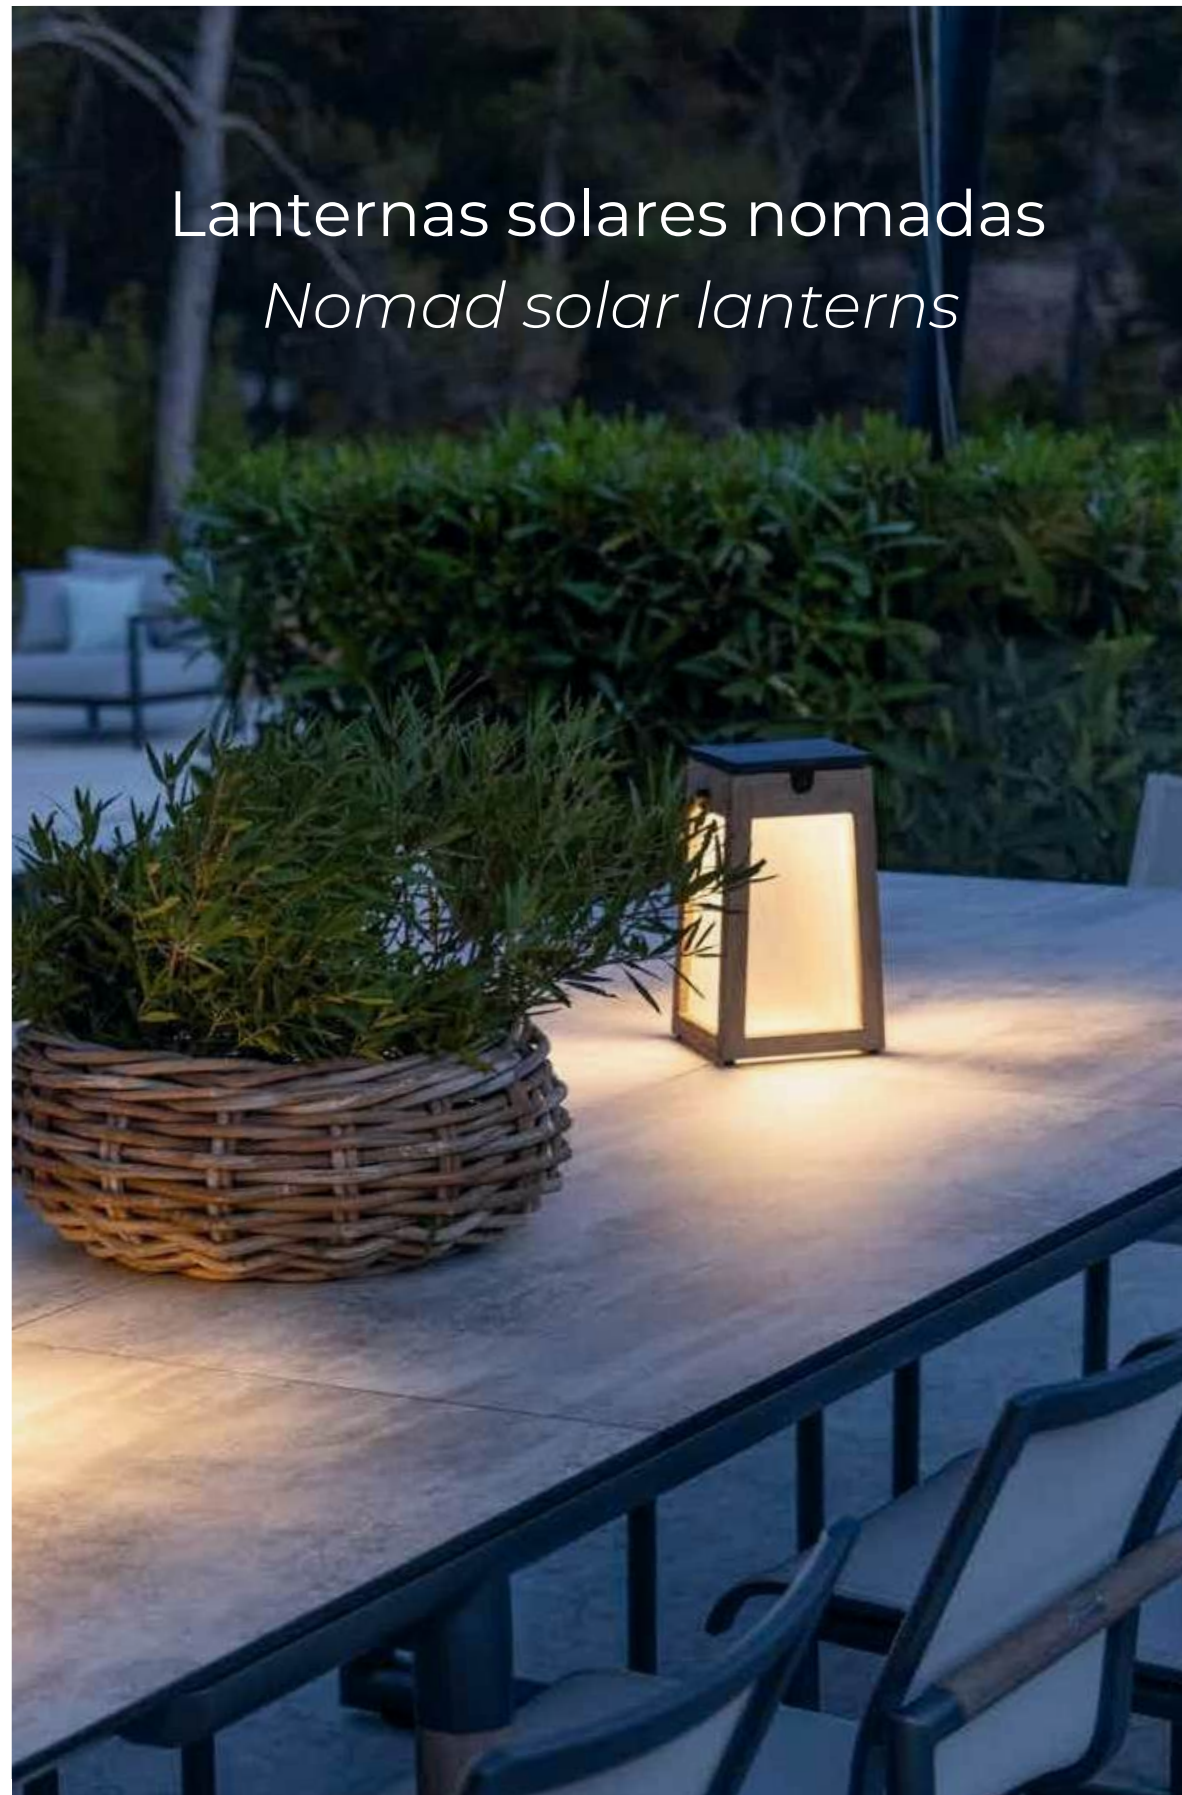

Lanternas solares nomadas

Nomad solar lanterns

BUMP 300 NOMADE
BUMP solar and
rechargeable garden
lantern

170€

TINK210
Rotomolded, red
aluminum

TINK211
Rotomolded,
muscade aluminum

TINK212
Colisage : 4 pces/1box
Poids : 0,9 kg Vol. :
0,01m3

TINKA®
TINKA® solar and
rechargeable garden
lantern

220€

Colisage : 4 pces/1box
Poids : 1,5 kg
Vol. : 0,013m3

Color Corten aluminum,
acrylic frosted glass
TINK140

Red aluminum, acrylic
frosted glass
TINK136

Muscade aluminum,
acrylic frosted glass
TINK137

Space grey aluminum,
acrylic frosted glass
TINK138

White aluminum,
acrylic frosted glass
TINK139

BUMP 500 NOMADE
BUMP 500 solar and
rechargeable garden lantern

270€

Rotomolded, red
aluminum
TINK250

Rotomolded, space
grey aluminum
TINK251

Rotomoulé,
aluminium muscade
Rotomolded, muscade
aluminum
TINK252

Colisage : 4 pces/1box
Poids : 1,2 kg Vol. :
0,014m3

TECKA
TECKA solar and
rechargeable

295€

Teak, frosted glass,
black handel
TECK148

Duratek®, frosted glass,
black handel
TECK149

Colisage : 4 pces/1box
Poids : 1,6 kg Vol. : 0,015
m3

TECKA
TECKA solar
and
rechargeable
lantern

220€

Teak, acrylic frosted
glass, black handel
TECK146

Duratek®, acrylic
frosted glass, black
handel
TECK147

Colisage : 4 pces/1box
Poids : 1,2 kg Vol. :
0,013m3