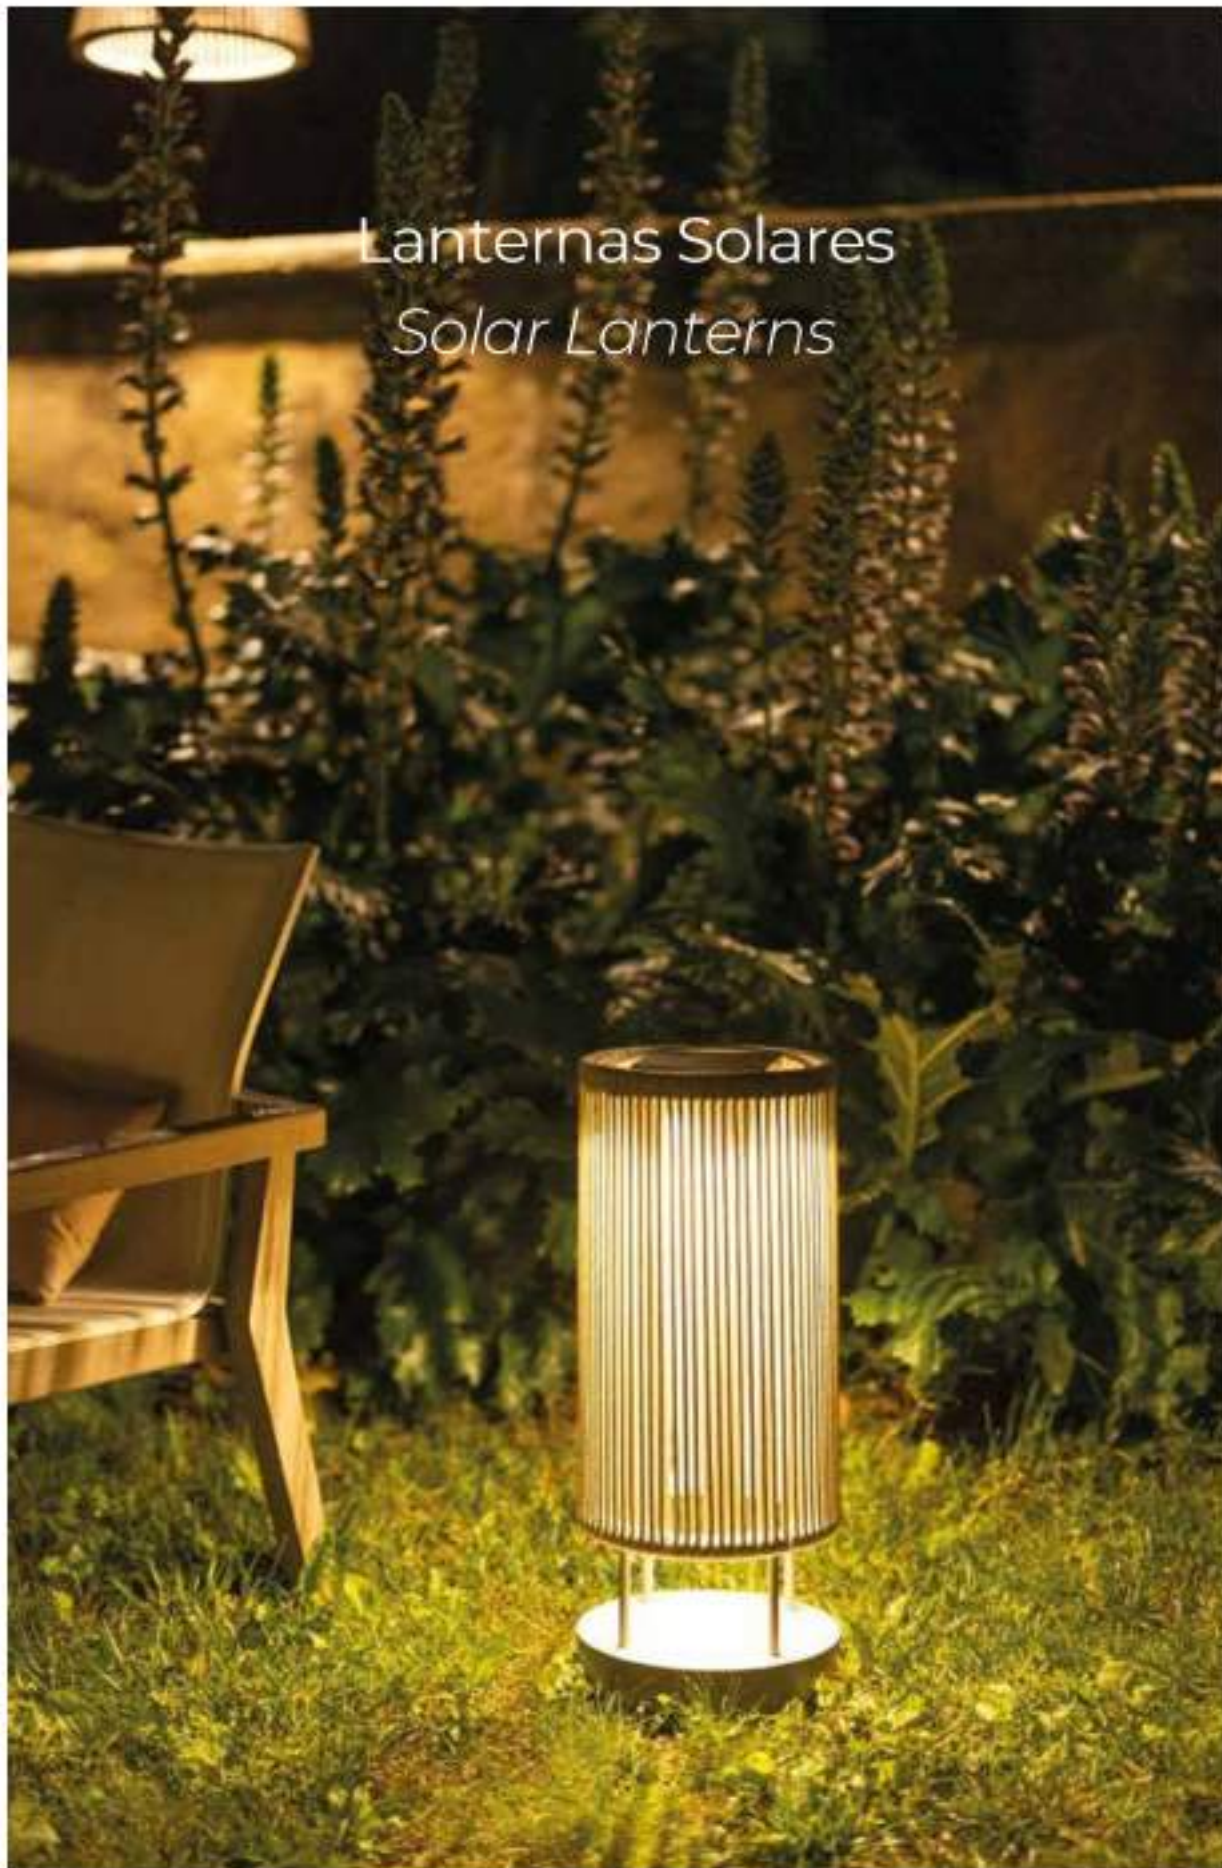

Lanternas Solares
Solar Lanterns