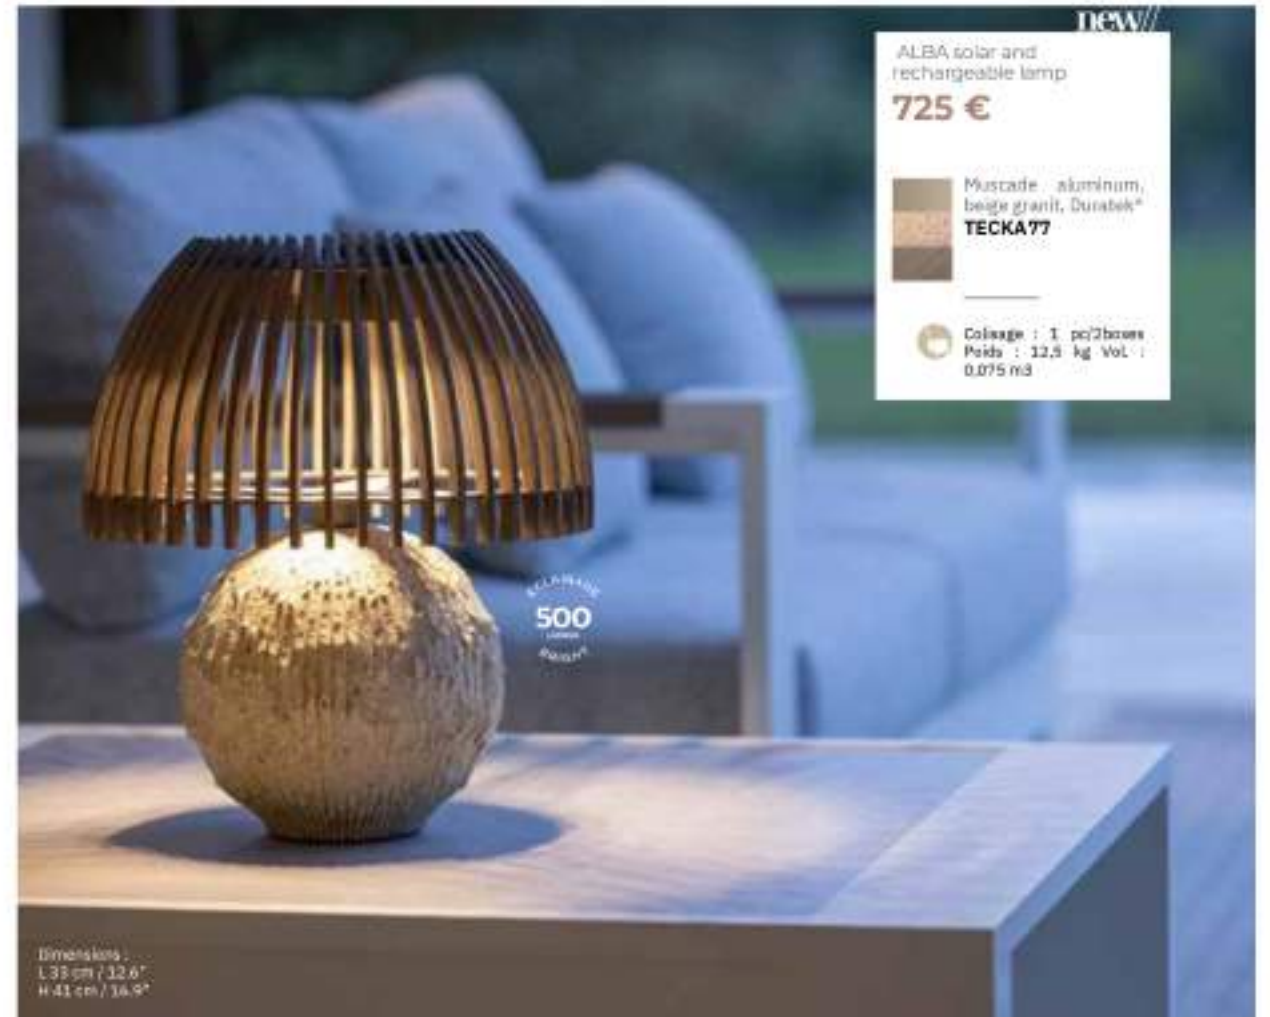

NEW
ALBA solar and rechargeable lamp
725 €
Muscade aluminum, beige granite, Durabek®
TECKA77
Colisage : 1 pc/2boxes
Poids : 12,5 kg Vol : 0,075 m3

ECLAIRAGE
500
LUMENS
RAYON*

Dimensions :
L 35 cm / 12.6"
H 41 cm / 14.9"

ROPSTRIP solar and rechargeable lantern
490 €

Muscade aluminum, Durabek®, beige mottled rope.
TECK062

Colisage : 1 pc/1box
Poids : 2,4 kg Vol : 0,005 m3