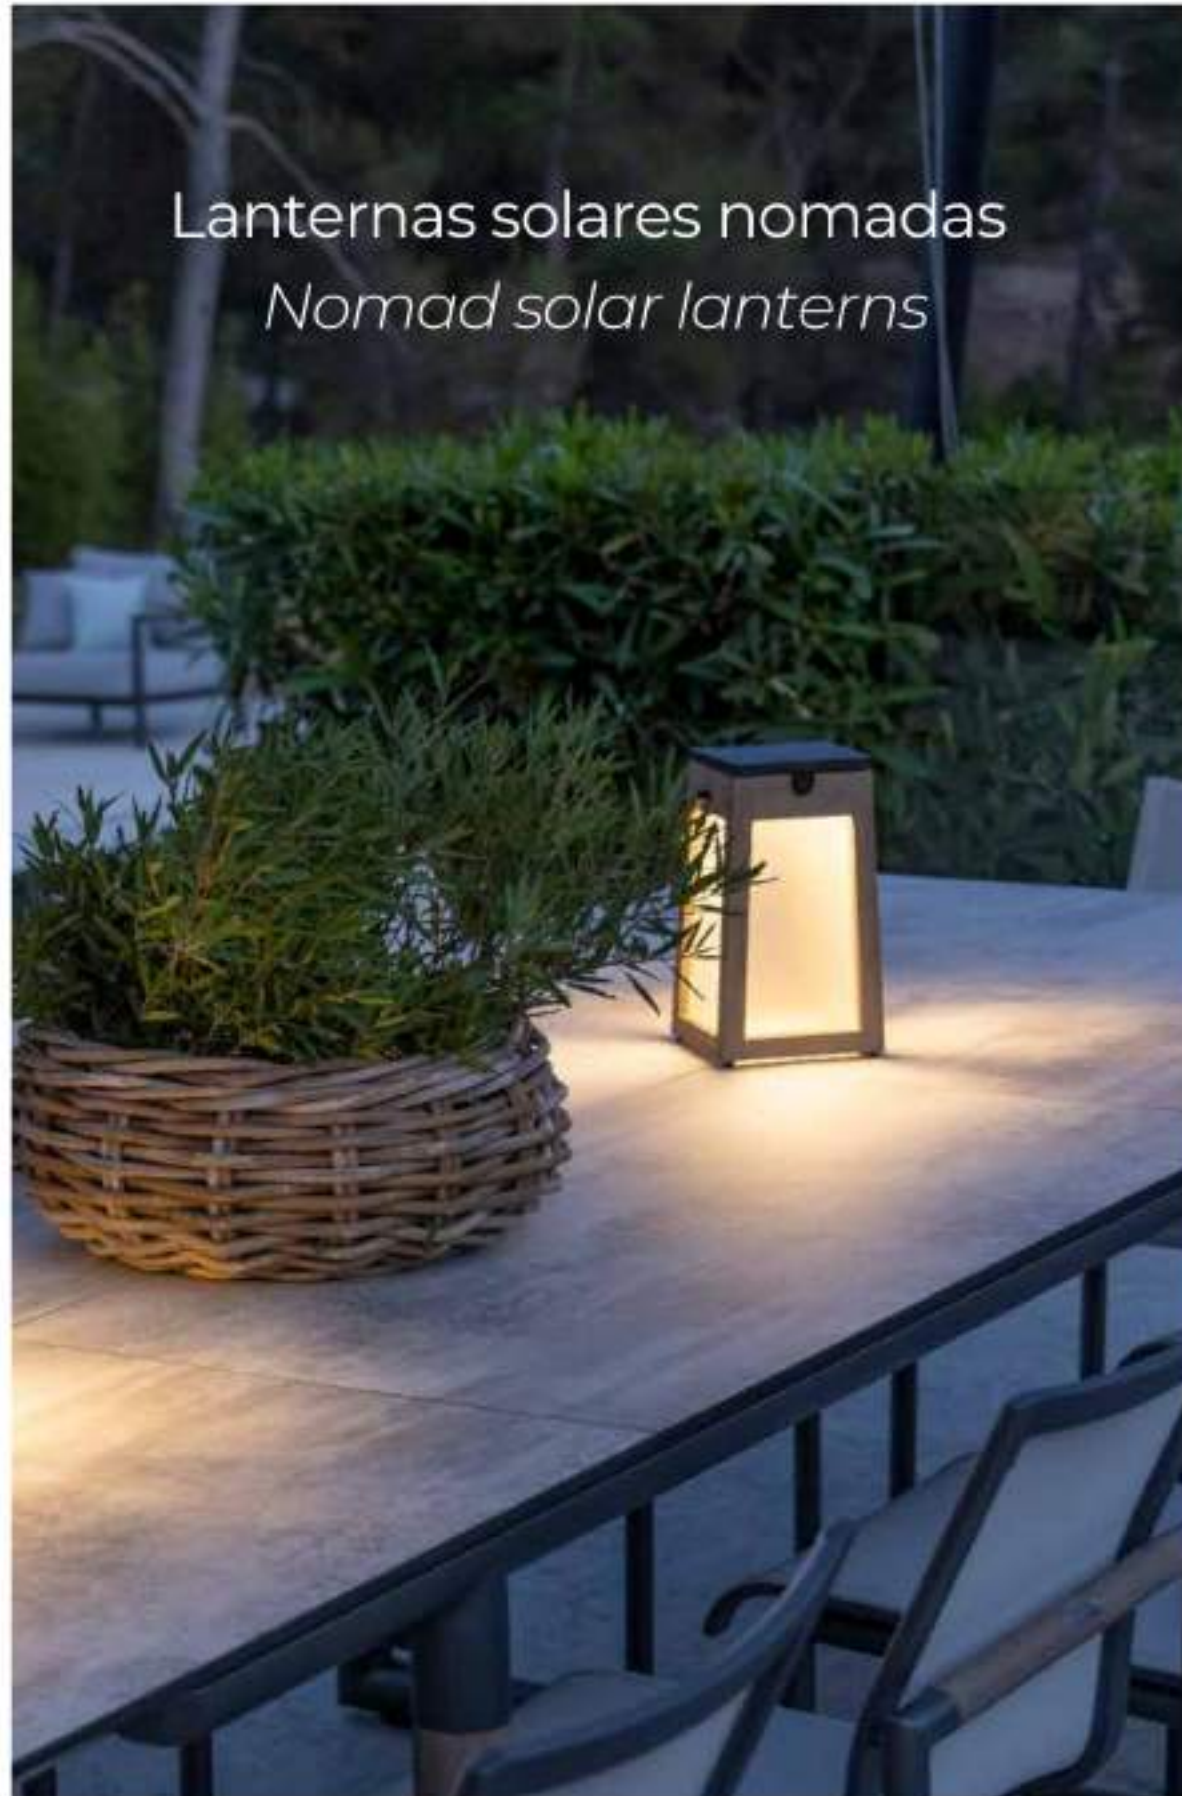

Lanternas solares nomadas
Nomad solar lanterns

BUMP 300 NOMADE
BUMP solar and
rechargeable garden
lantern
170€

TINK210
Rotomolded, red
aluminum

TINK211
Rotomolded,
muscade aluminum

TINK212
Colage : 4 pcs/1box
Poids : 0,9 kg Vol. :
0,01m3

TINKAR
TINKAR solar and
rechargeable garden
lantern
220 €

Colage : 4 pcs/1box
Poids : 1,5 kg
Vol. : 0,013m3

Color Corten aluminum,
acrylic frosted glass
TINK140

Red aluminum, acrylic
frosted glass
TINK136

Muscade aluminum,
acrylic frosted glass
TINK137

Space grey aluminum,
acrylic frosted glass
TINK138

White aluminum,
acrylic frosted glass
TINK139

BUMP 500 NOMADE
BUMP 500 solar and
rechargeable garden lantern
270 €

Rotomolded, red
aluminum
TINK250

Rotomolded, space
grey aluminum
TINK251

Rotomoldé,
aluminium muscade
Rotomolded, muscade
aluminum
TINK252

Colage : 4 pcs/1box
Poids : 1,2 kg Vol. :
0,014m3

TECKA
TECKA solar and
rechargeable
295 €

Teak, frosted glass,
black handel
TECK148

Duratek®, frosted glass,
black handel
TECK149

Colage : 4 pcs/1box
Poids : 1,6 kg Vol. : 0,015
m3

TECKA
TECKA solar
and
rechargeable
lantern
220 €

Teak, acrylic frosted
glass, black handel
TECK146

Duratek®, acrylic
frosted glass, black
handel
TECK147

Colage : 4 pcs/1box
Poids : 1,2 kg Vol. :
0,013m3