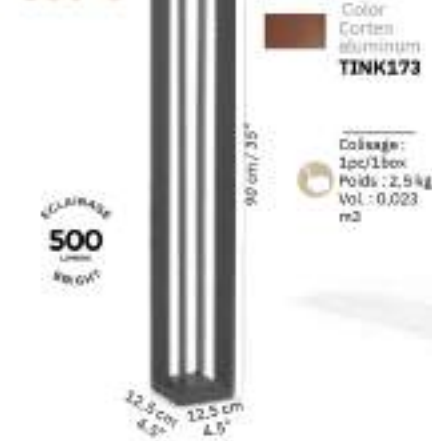

Exist also in solar wall light version, see page 41

BLADE solar and rechargeable pathway light to fix
380 €
Space grey aluminum
TINK171