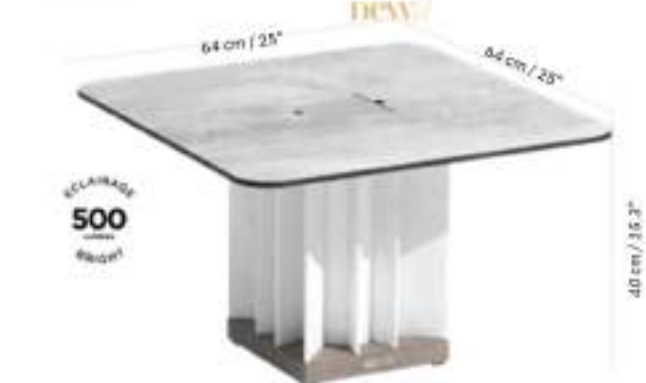

TECKALU low table solar and rechargeable lighting
970 €

Black aluminum, HPL stat grey, Duratek®, acrylic frosted glass plate
TA04700

White aluminum, HPL white wash concrete, Duratek®, acrylic frosted glass plate
TA04701

Coloage : 1pc/1 box
Poids : 15,15 kg
Vol. : 0,440 m3