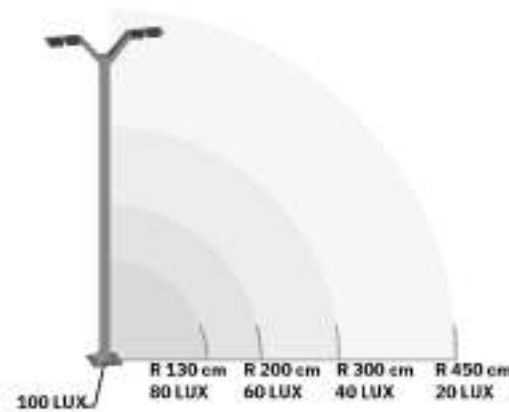

- MODE INTELLIGENT
  SMART MODE
- AUTONOMIE
  200h
  UP TO LIGHTING
- RECHARGEABLE
  USB-C
  REFILLABLE
- CREPUSCULAIRE
  CREPUSCULAR
- INTENSITE REGLABLE
  DIMMABLE
- DETECTEUR
  MOTION SENSOR
- TOUS TEMPS
  WEATHERPROOF