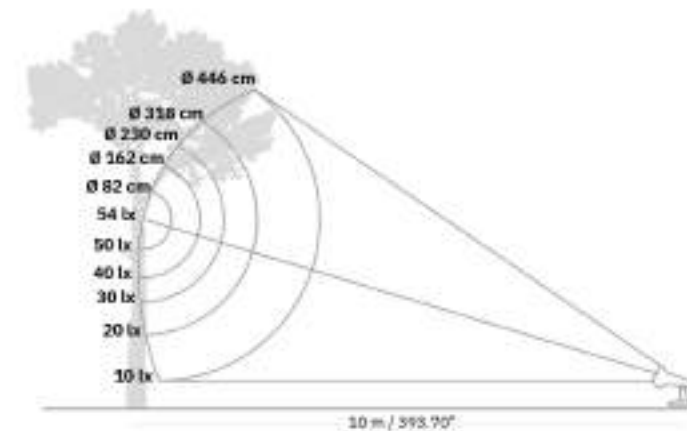

TECHNOLOGICAL LED OPTICS
High power LED : 600 LUMENS
Color temperature : 3000K (warm white)
Light distribution: 2A° optical beam

SPOTLIGHT HOUSING AND STAND
Made of ABS, shock resistant, light and
rigid. Anti-UV treated. Notched rotation axis.
Two 2.6 Ah lithium batteries, replaceable,
lifetime of 4 to 5 years.

SOLAR PANEL
SunPower - 10 cells
2.4 watts
ETFE coating

LUX / DISTANCE from a position 393.70° away