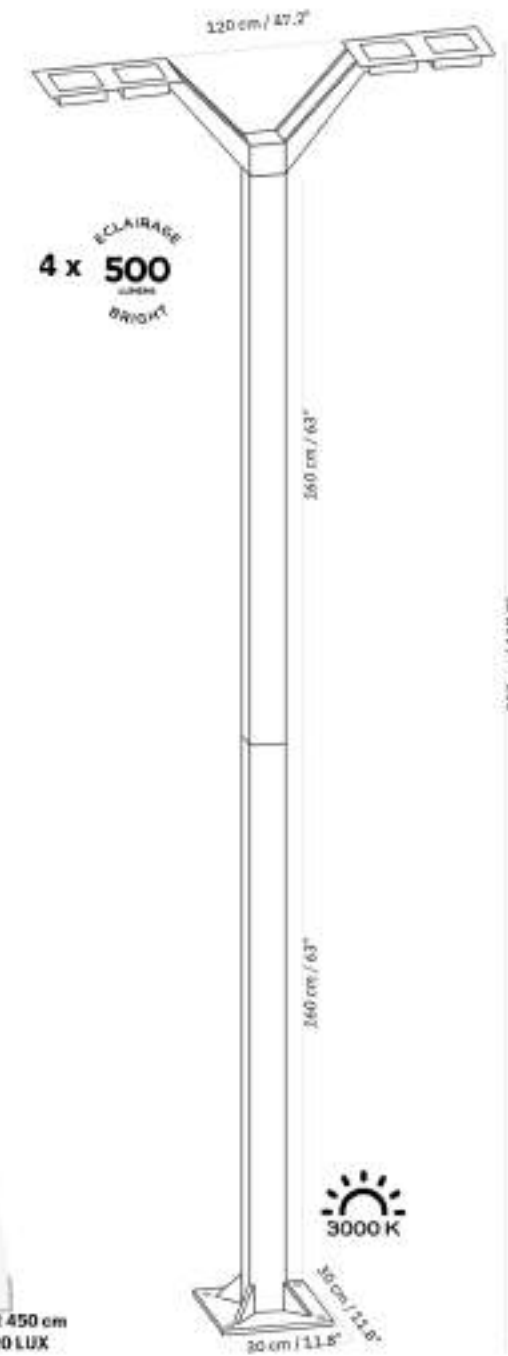

- MODE INTELLIGENT
  SMART MODE
- AUTONOMIE
  200h
  UP TO LIGHTING
- RECHARGEABLE
  USB-C
  REFILLABLE
- CREPUSCULAIRE
  CREPUSCULAR
- INTENSITE REGLABLE
  DIMMABLE
- DETECTEUR
  MOTION SENSOR
- TOUS TEMPS
  WEATHERPROOF