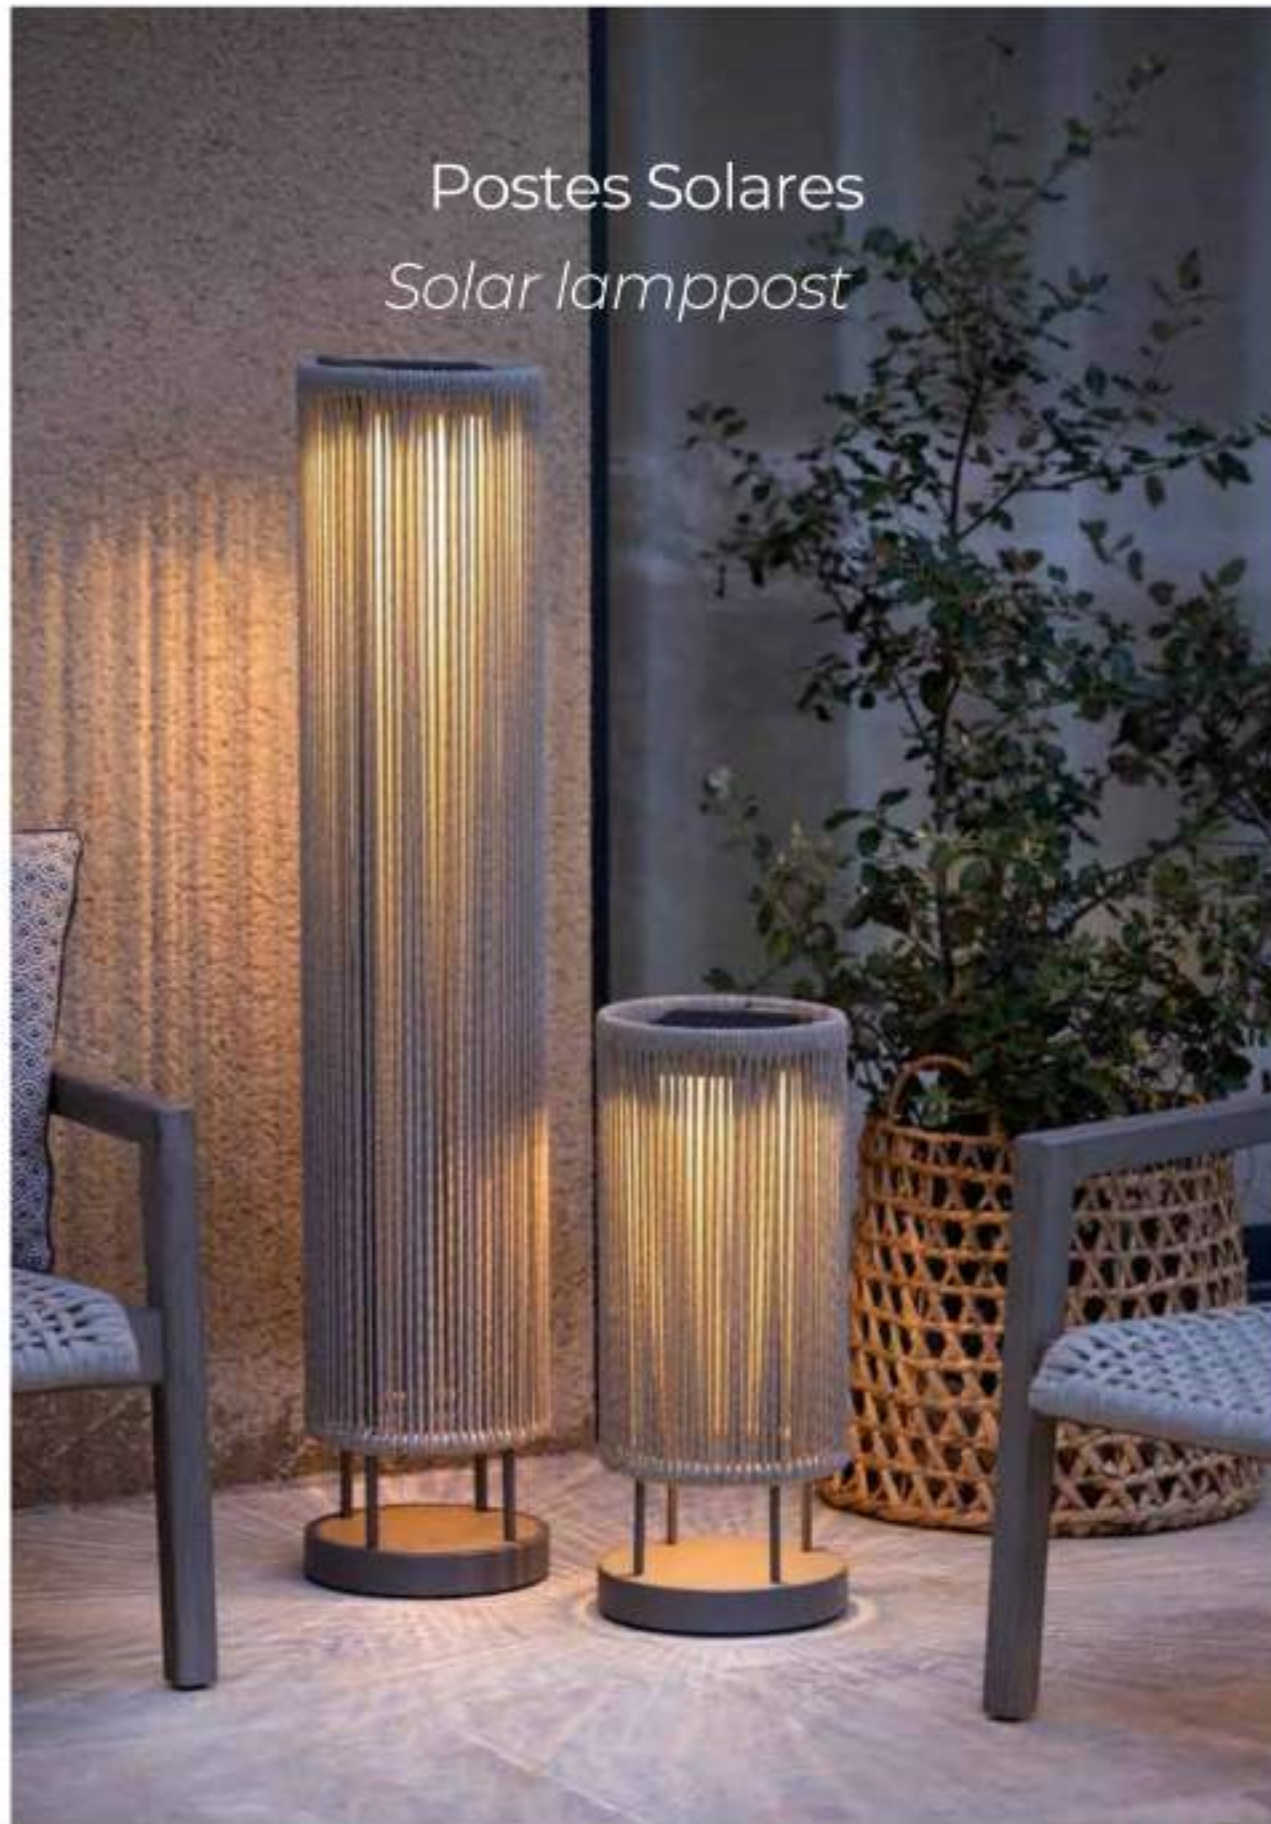

Postes Solares
Solar lamppost